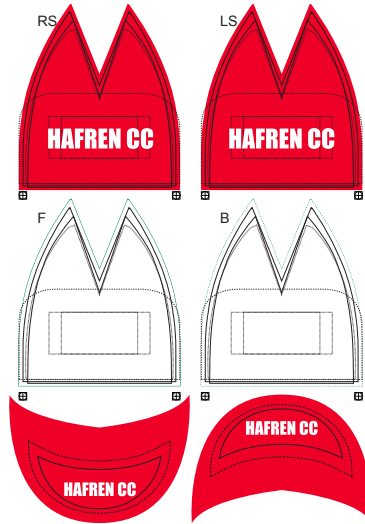

.....

GARMENT SPECIFICATIONS

Garment Code: CY04041045
 Garment Description: Impsport Custom Winter Training Jacket

COLOURS

-  White material colour
-  Black
-  Red P185c

All colours should be specified by the customer in spot coated pantones, if this is not possible then we will assign the best match.

PRINTER:

SCALING PERCENTAGES:

ARTWORK APPROVED ON:

...../...../.....

ARTWORK APPROVED BY:

.....

CY04061076
 Cycle Cap

CY04051011
 Arm Warmers