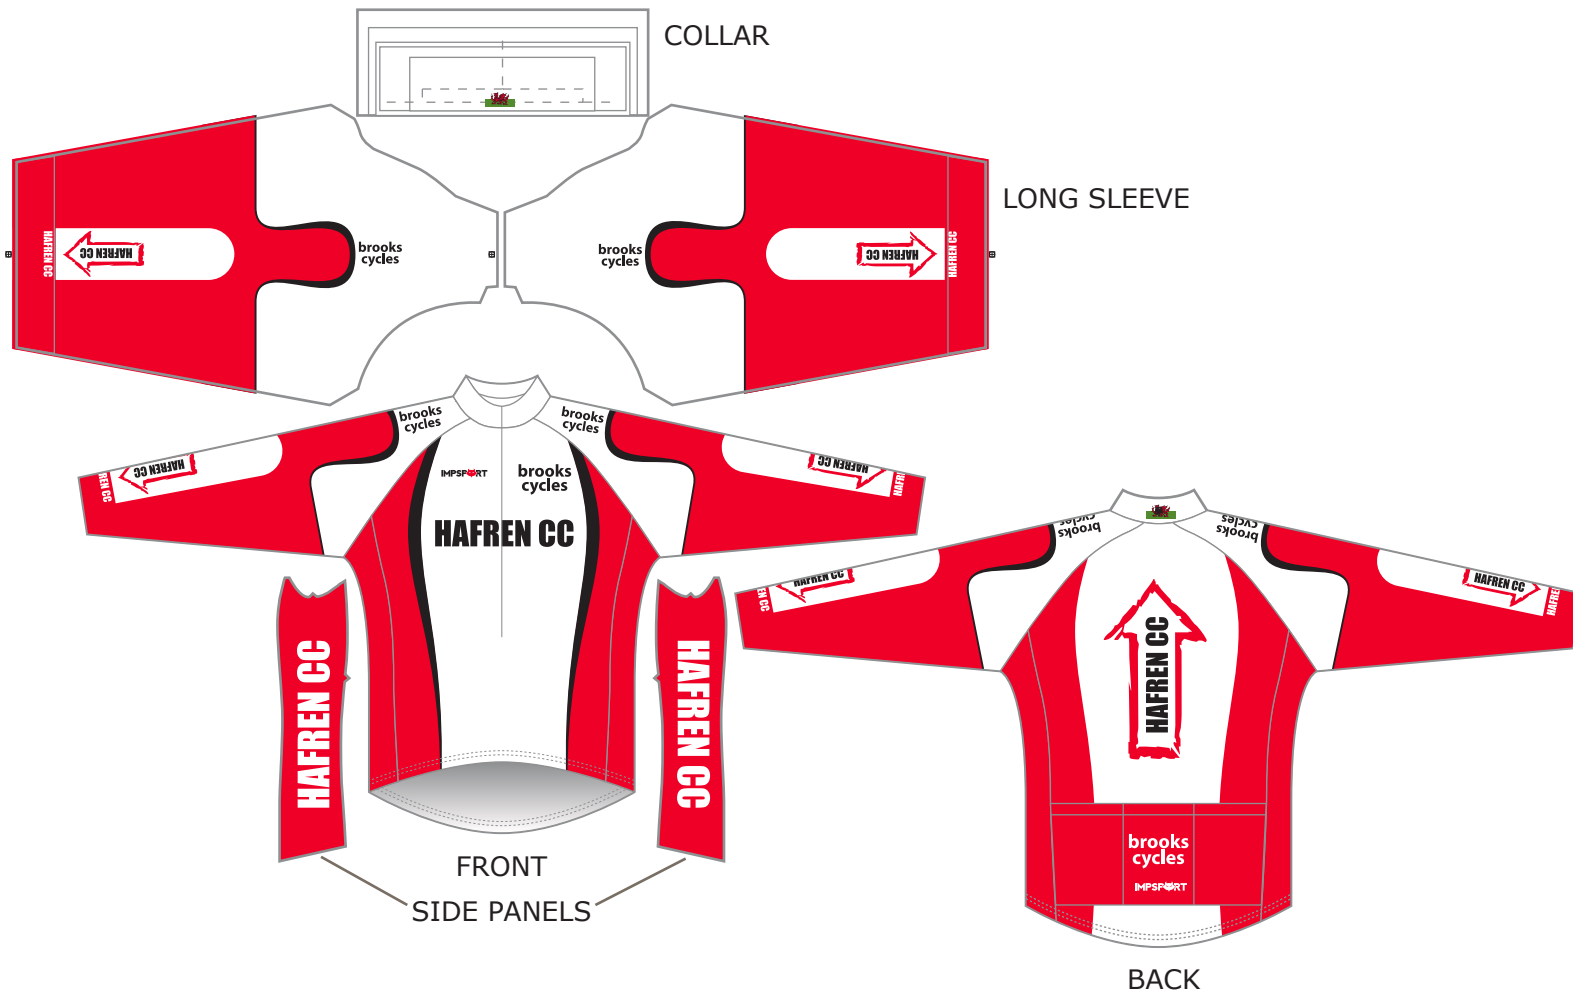

GARMENT SPECIFICATIONS

Garment Code: CY04021025B
 Garment Description: Impsport Custom Performance Road Jersey - Long Sleeve, 3/4 Zip

COLOURS

- White material colour
- Black
- Red P185c

All colours should be specified by the customer in spot coated pantones, if this is not possible then we will assign the best match.