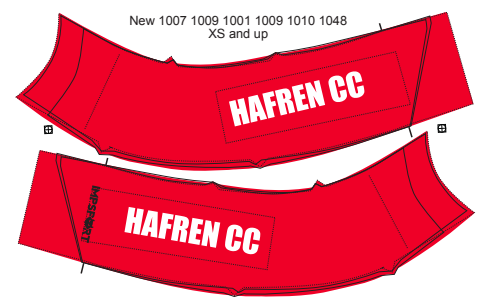

Printable panel

GARMENT SPECIFICATIONS

Garment Code: CY04031010 / 1048
 Garment Description: Impsport Custom
 Bibtight / Thermodress Bibtight

COLOURS

- White material colour
- Black
- Red P185c

All colours should be specified by the customer in spot coated pantones, if this is not possible then we will assign the best match.

PRINTER:

SCALING PERCENTAGES:

ARTWORK APPROVED ON:

...../...../.....

ARTWORK APPROVED BY:

.....

Please note these colours are not exact, refer to colour references shown. This artwork replaces all previous artwork unless stated. Where artwork is shown in plan, please make allowances for the artwork to wrap around the body. Where a visual representation is shown, please be aware that artwork may alter depending on sizes ordered.

GARMENT SPECIFICATIONS

Garment Code: CY04021024A
 Garment Description: Impsport Custom Performance Road Jersey - Short Sleeve, Short Zip

COLOURS

-  White material colour
-  Black
-  Red P185c

All colours should be specified by the customer in spot coated pantones, if this is not possible then we will assign the best match.