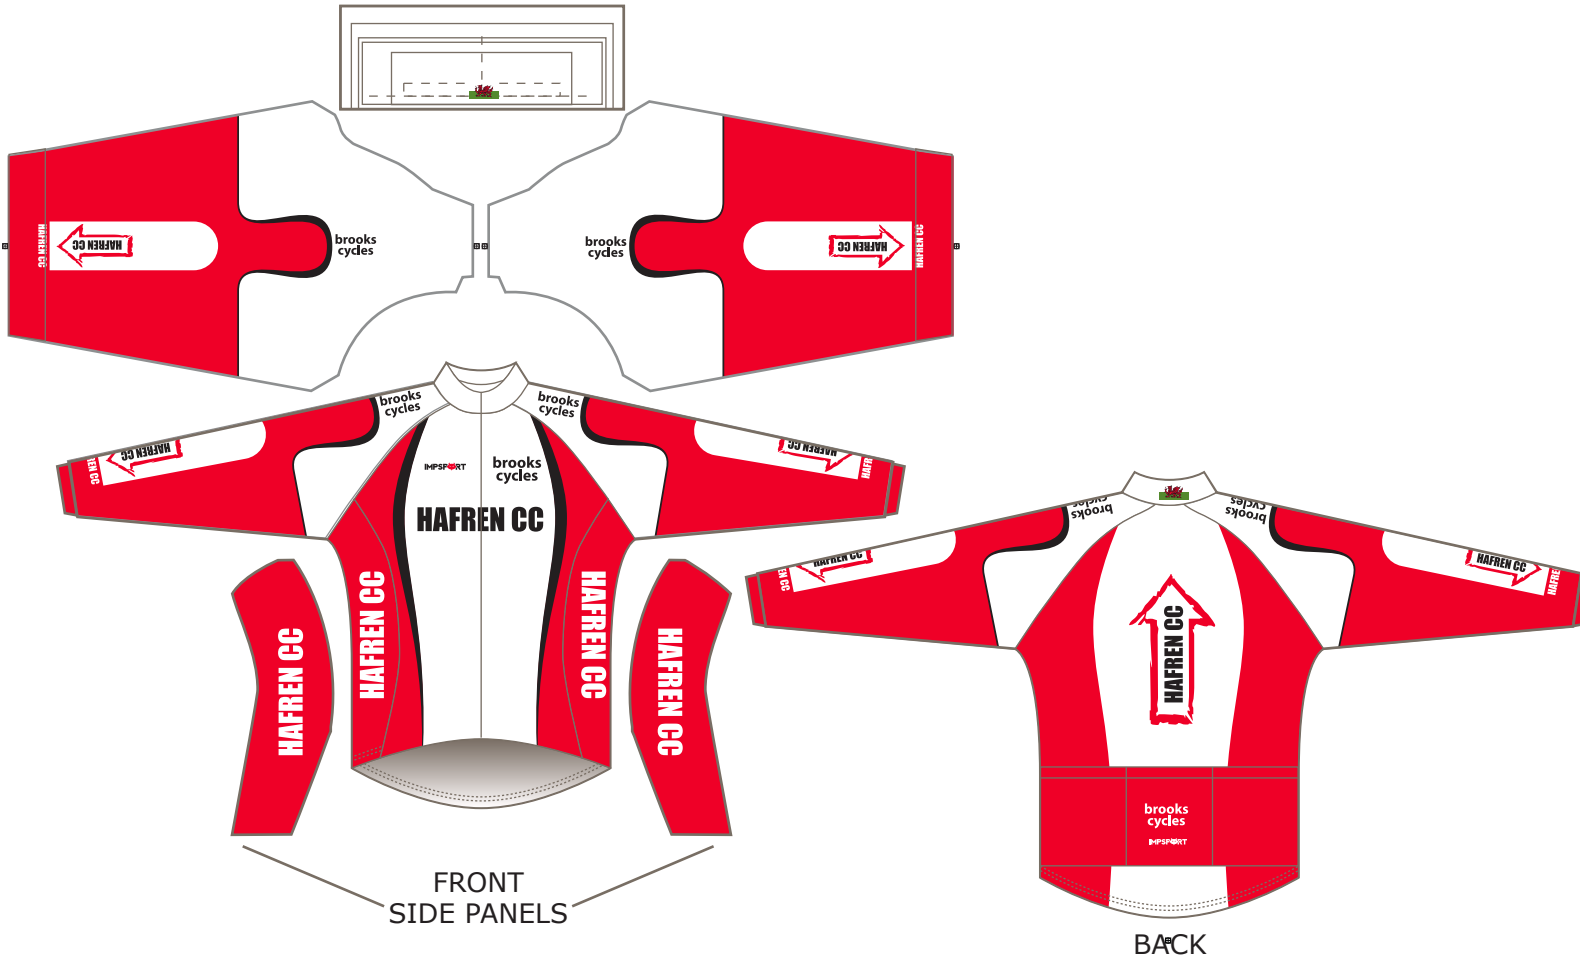

PRINTER:

SCALING PERCENTAGES:

ARTWORK APPROVED ON:

...../...../.....

ARTWORK APPROVED BY:

.....

CY04061076
 Cycle Cap

CY04051011
 Arm Warmers