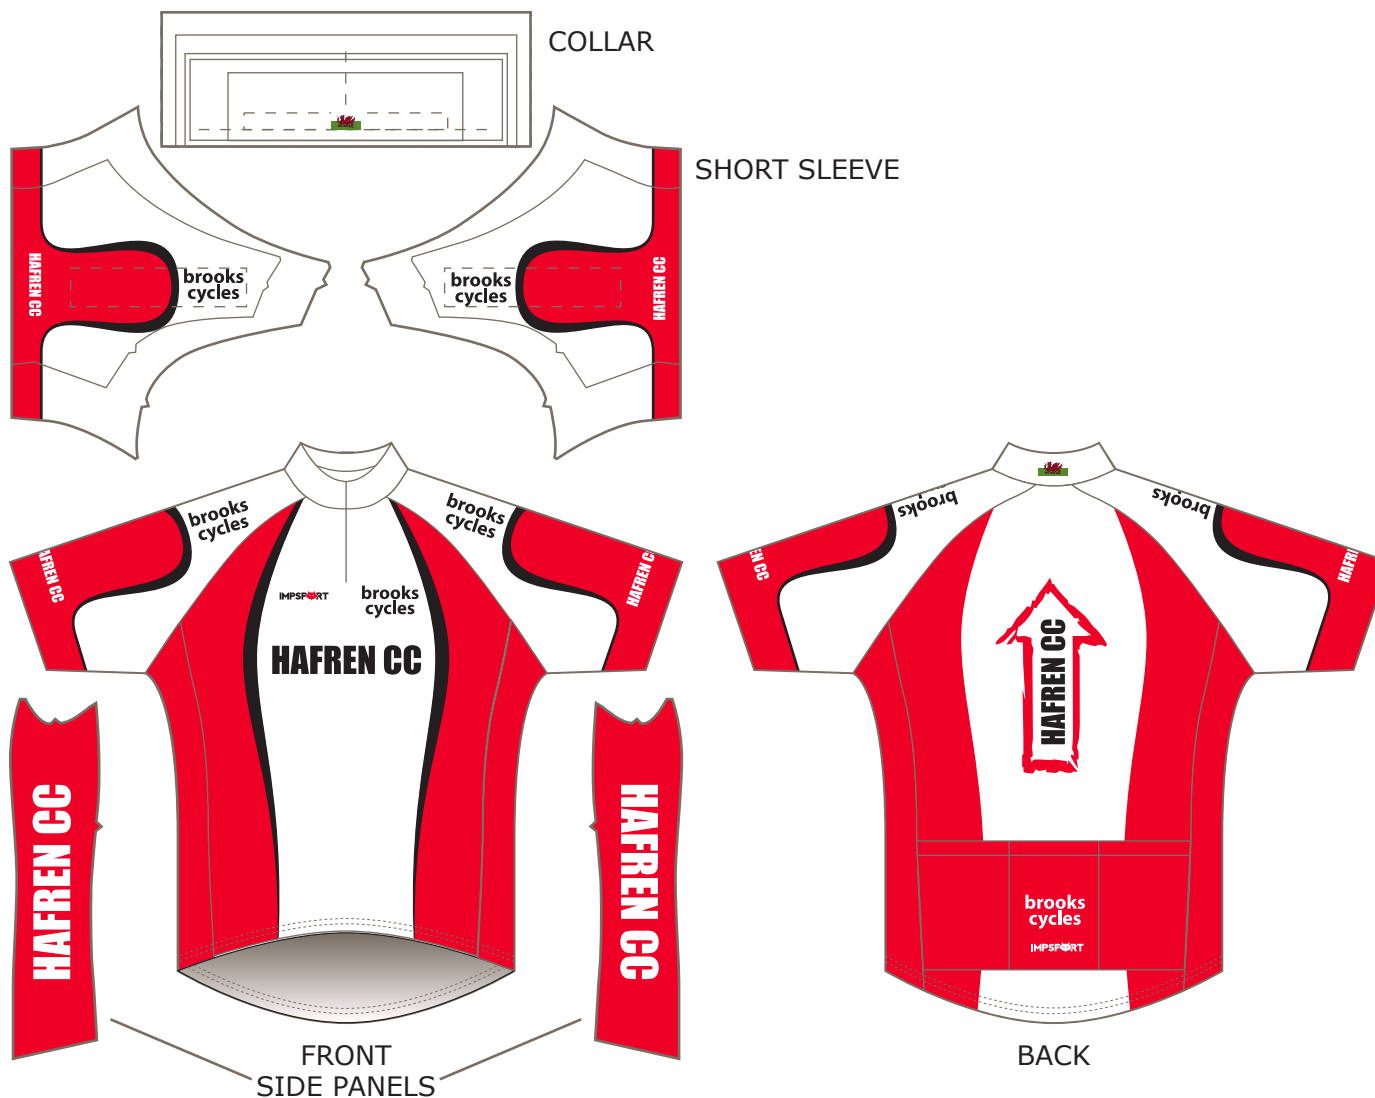

Printable panel

GARMENT SPECIFICATIONS

Garment Code: CY04031010 / 1048
 Garment Description: Impsport Custom
 Bibtight / Thermodress Bibtight

COLOURS

- White material colour
- Black
- Red P185c

All colours should be specified by the customer in spot coated pantones, if this is not possible then we will assign the best match.

GARMENT SPECIFICATIONS

Garment Code: CY04021024A
 Garment Description: Impsport Custom Performance Road Jersey - Short Sleeve, Short Zip

COLOURS

-  White material colour
-  Black
-  Red P185c

All colours should be specified by the customer in spot coated pantones, if this is not possible then we will assign the best match.